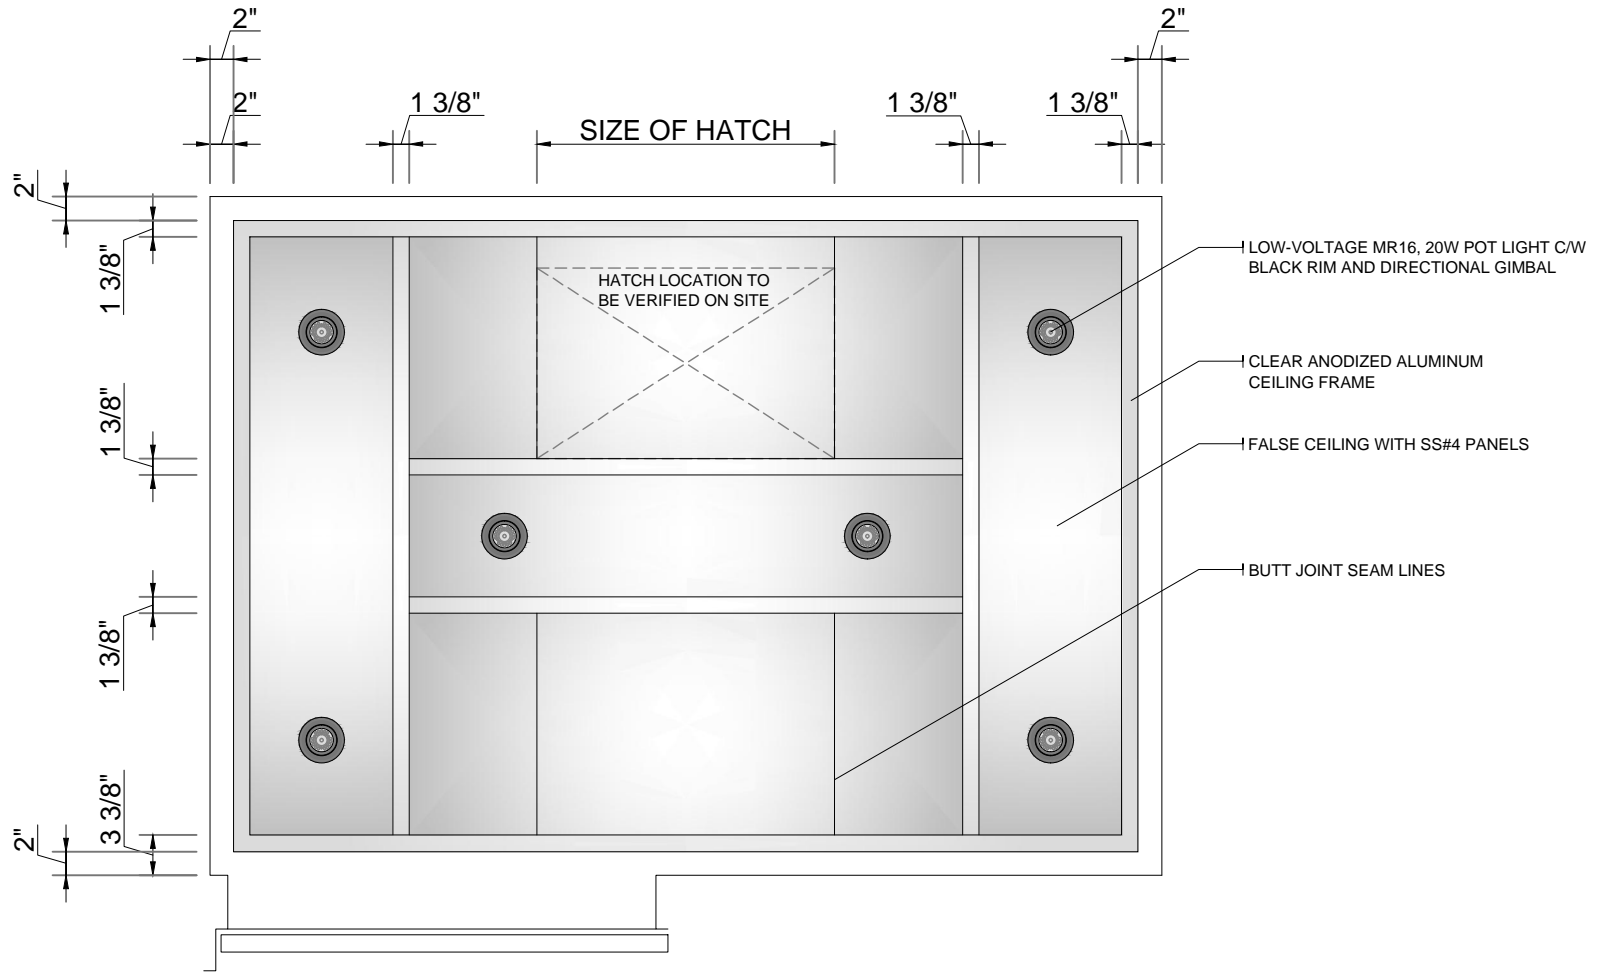

ECR

ELEVATOR CAB RENOVATIONS
RÉNOVATION DE CAGES D'ASCENSEUR

AlookTM
PANEL FITMENT SYSTEM

DESIGNER SERIES STOREBAELT

A
1 REFLECTED CEILING PLAN