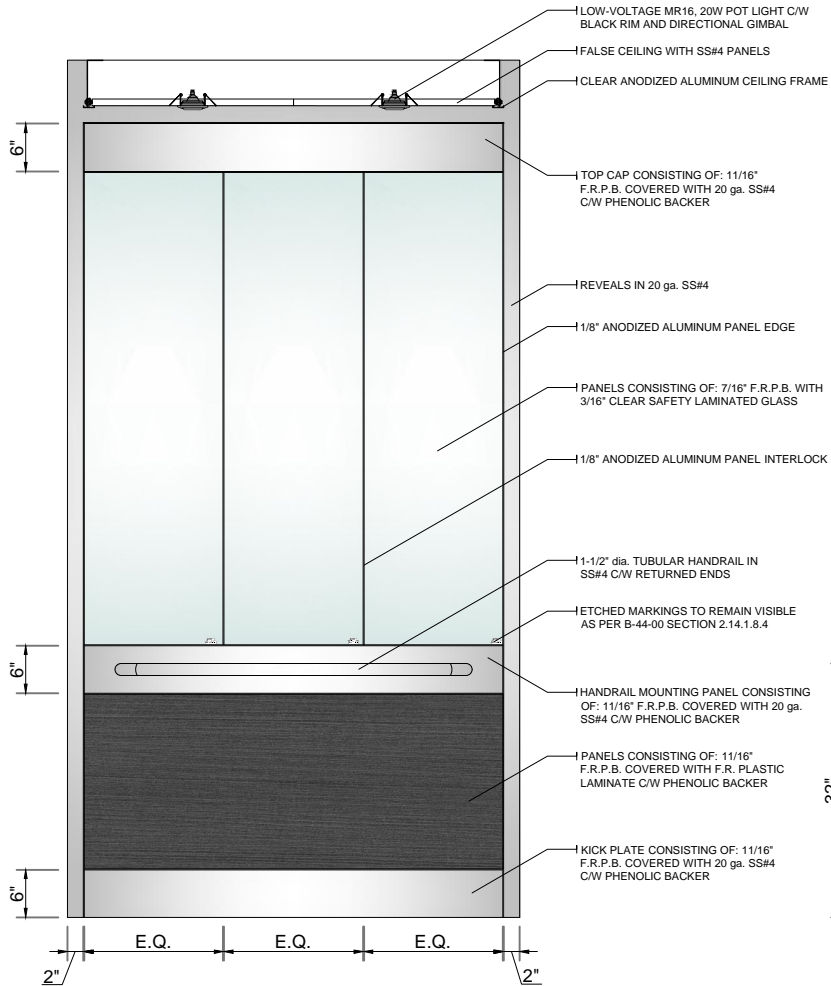

ELEVATOR CAB RENOVATIONS
RÉNOVATION DE CAGES D'ASCENSEUR

AlookTM
PANEL FITMENT SYSTEM

DESIGNER SERIES NOTTING HILL

A SIDE WALL ELEVATION
1 TYPICAL

B REAR WALL ELEVATION
1