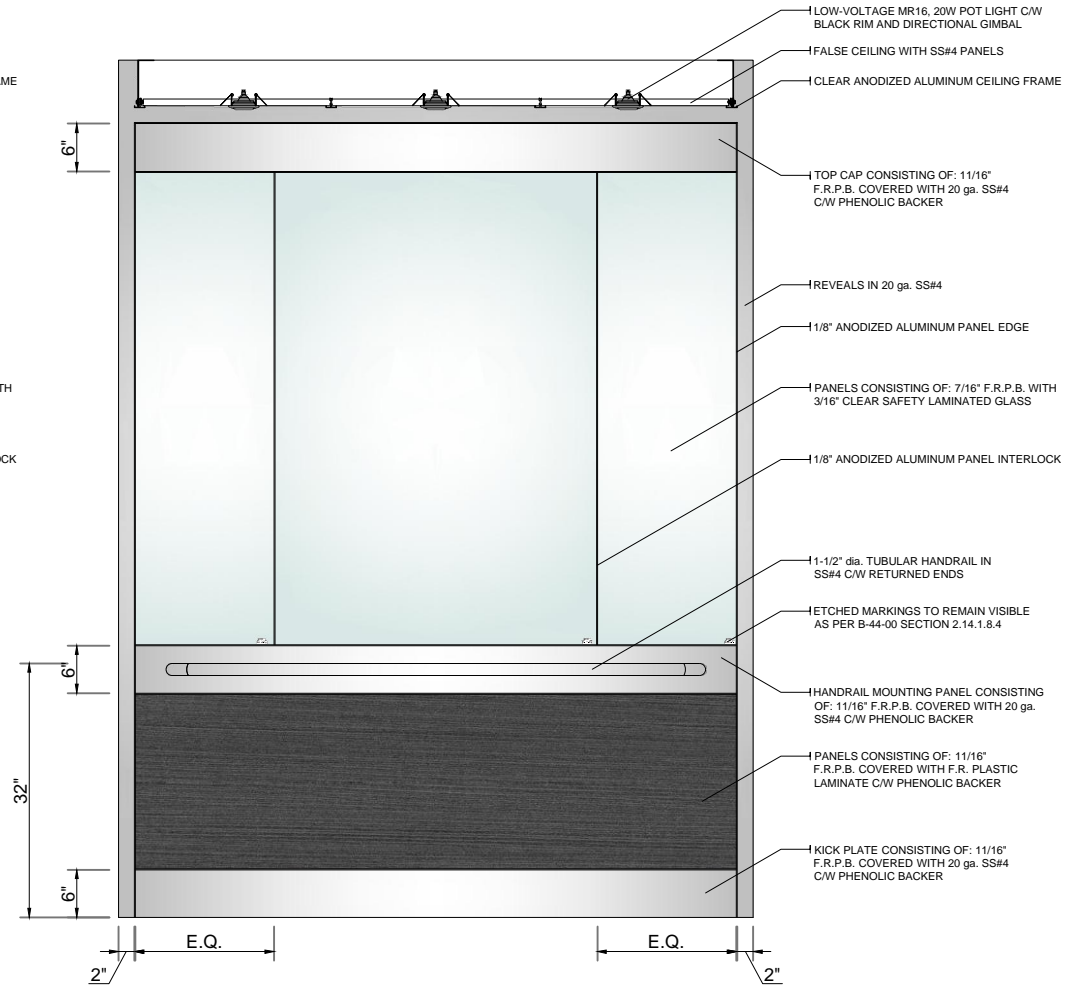

ELEVATOR CAB RENOVATIONS
RÉNOVATION DE CAGES D'ASCENSEUR

AlookTM
PANEL FITMENT SYSTEM

DESIGNER SERIES NOTTING HILL

A SIDE WALL ELEVATION
1 TYPICAL

B REAR WALL ELEVATION
1