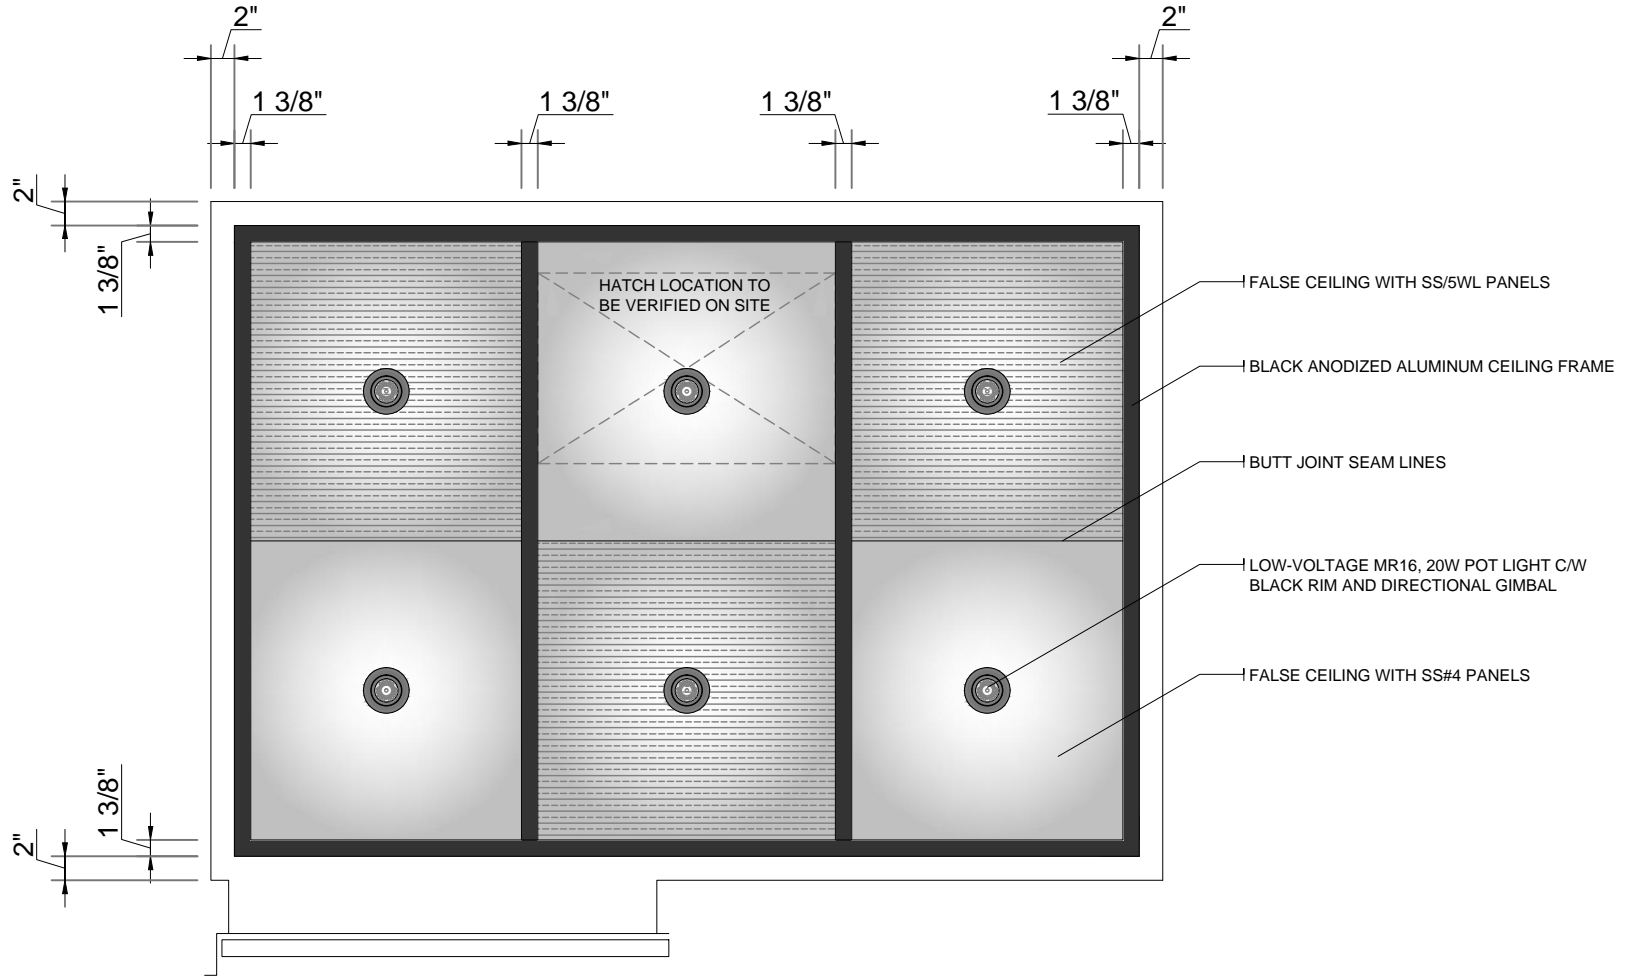

**ECR**

ELEVATOR CAB RENOVATIONS  
RÉNOVATION DE CAGES D'ASCENSEUR

**Alook**<sup>TM</sup>  
PANEL FITMENT SYSTEM

# DESIGNER SERIES MILLAU

A REFLECTED CEILING PLAN  
1