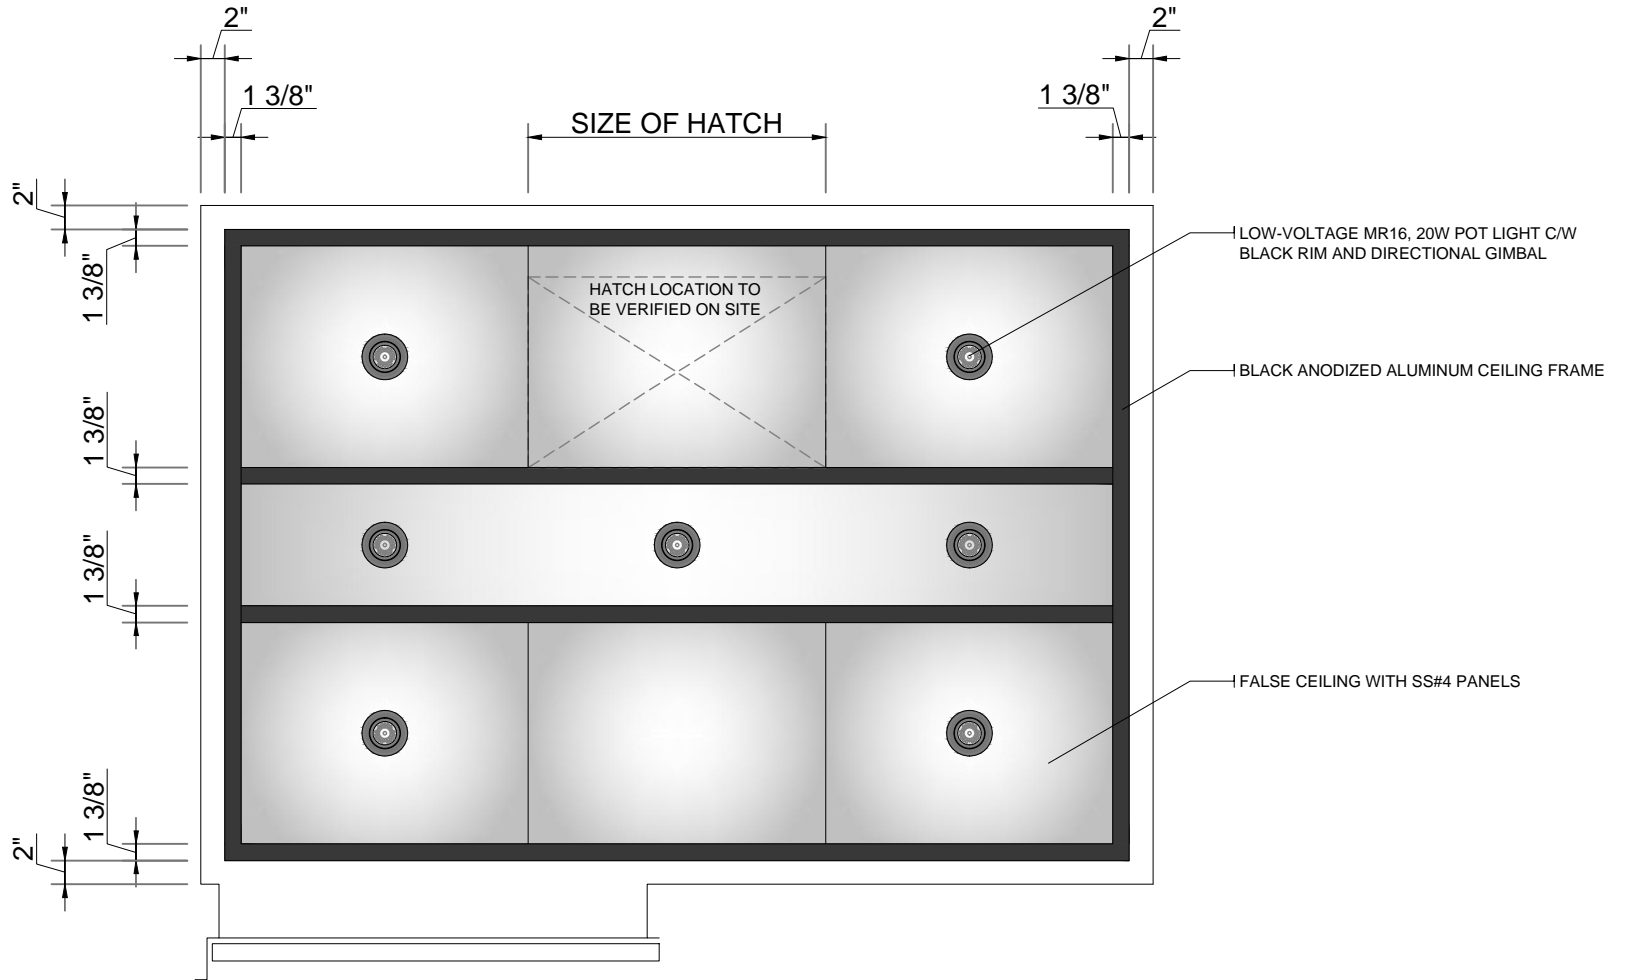

ECR

ELEVATOR CAB RENOVATIONS
RÉNOVATION DE CAGES D'ASCENSEUR

AlookTM
PANEL FITMENT SYSTEM

DESIGNER SERIES HARBOUR

A REFLECTED CEILING PLAN
1