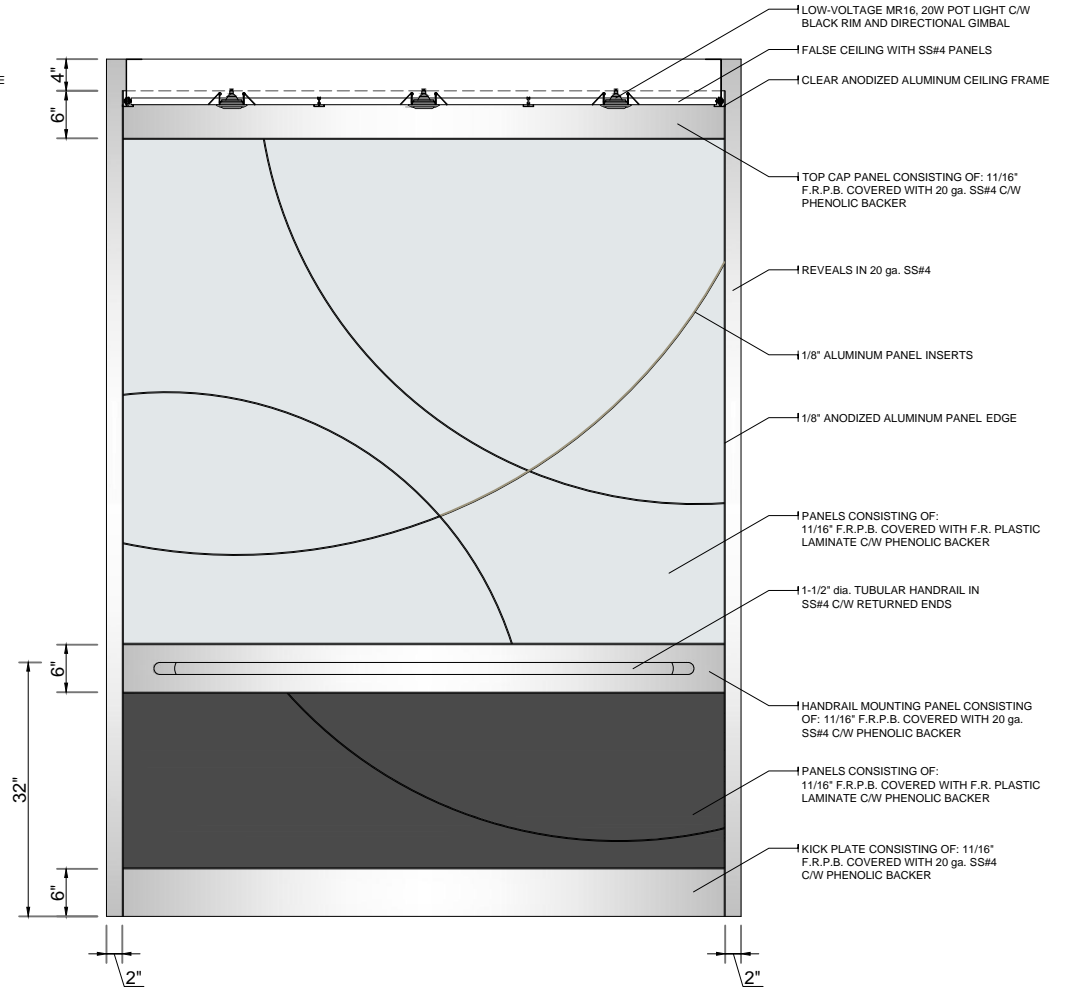

ELEVATOR CAB RENOVATIONS
RÉNOVATION DE CAGES D'ASCENSEUR

AlookTM
PANEL FITMENT SYSTEM

DESIGNER SERIES GREENWICH

A SIDE WALL ELEVATION
1 TYPICAL

B REAR WALL ELEVATION
1