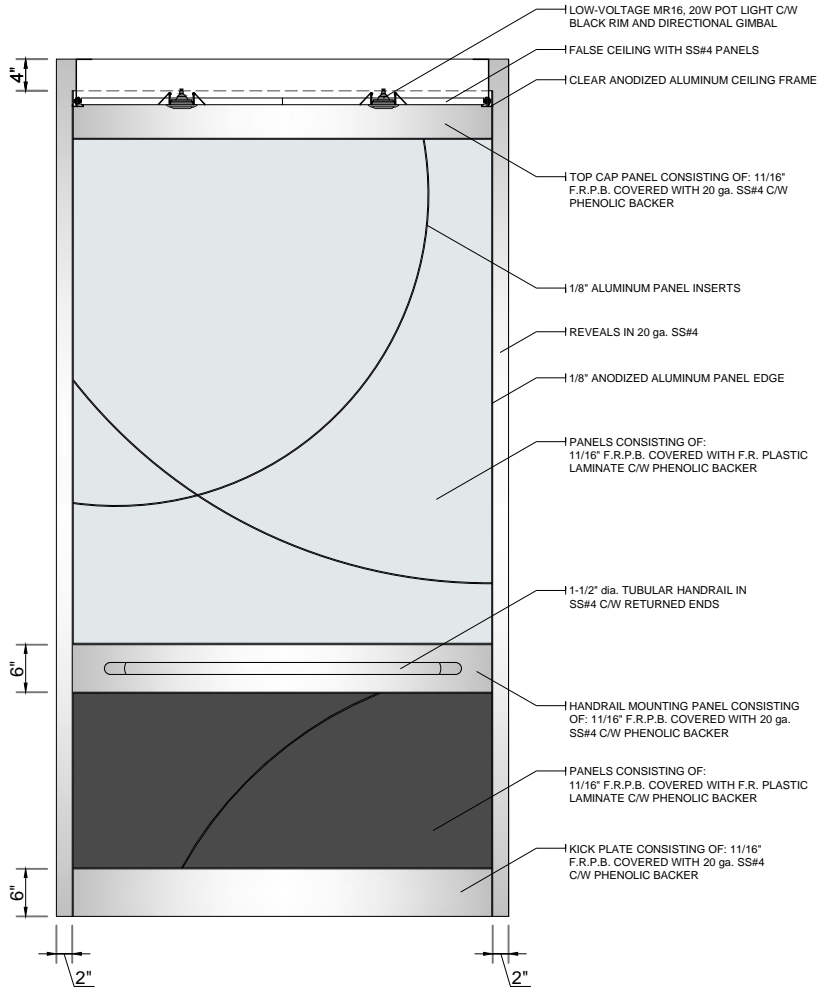

ELEVATOR CAB RENOVATIONS
RÉNOVATION DE CAGES D'ASCENSEUR

AlookTM
PANEL FITMENT SYSTEM

DESIGNER SERIES GREENWICH

A SIDE WALL ELEVATION
1 TYPICAL

B REAR WALL ELEVATION
1