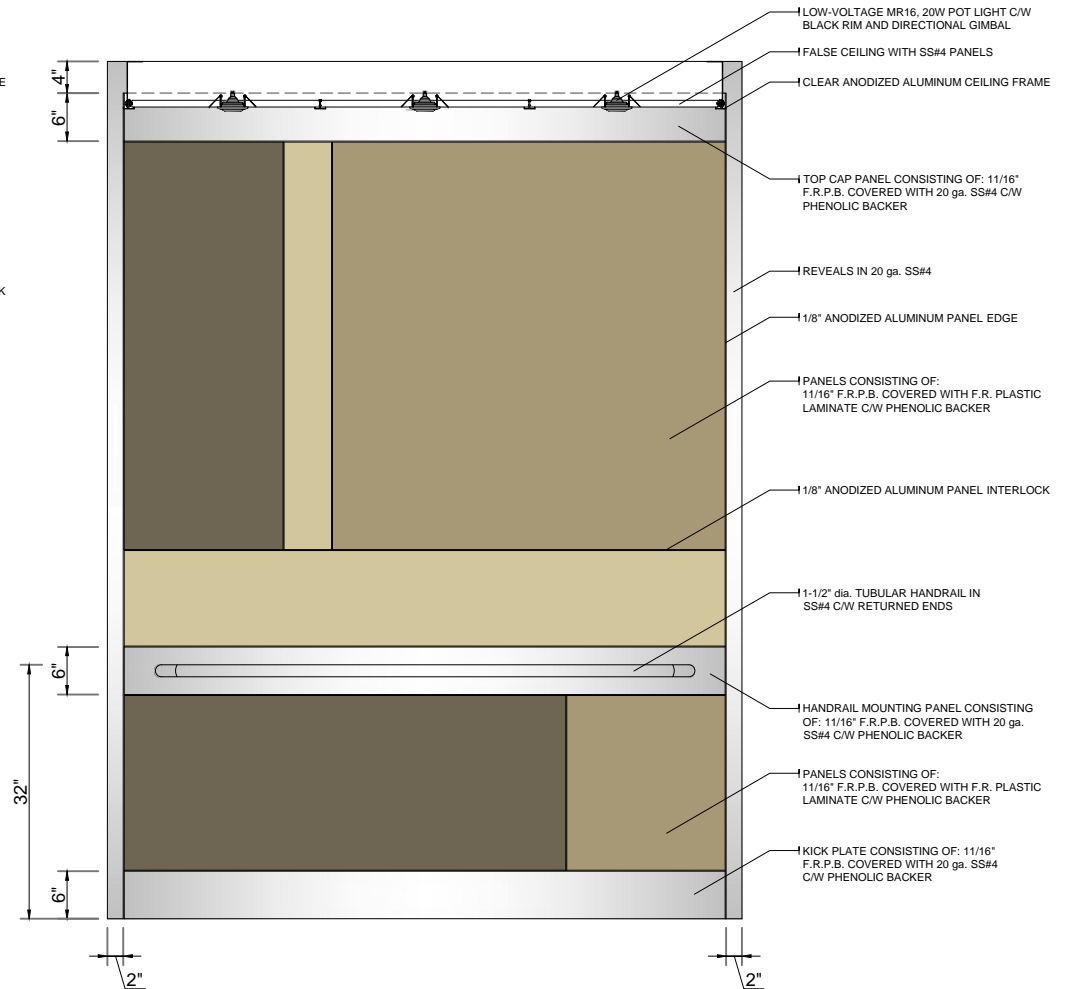

ELEVATOR CAB RENOVATIONS  
RÉNOVATION DE CAGES D'ASCENSEUR

**Alook**<sup>TM</sup>  
PANEL FITMENT SYSTEM

# DESIGNER SERIES DEL SOL

**A** SIDE WALL ELEVATION  
1 TYPICAL

**B** REAR WALL ELEVATION  
1 TYPICAL