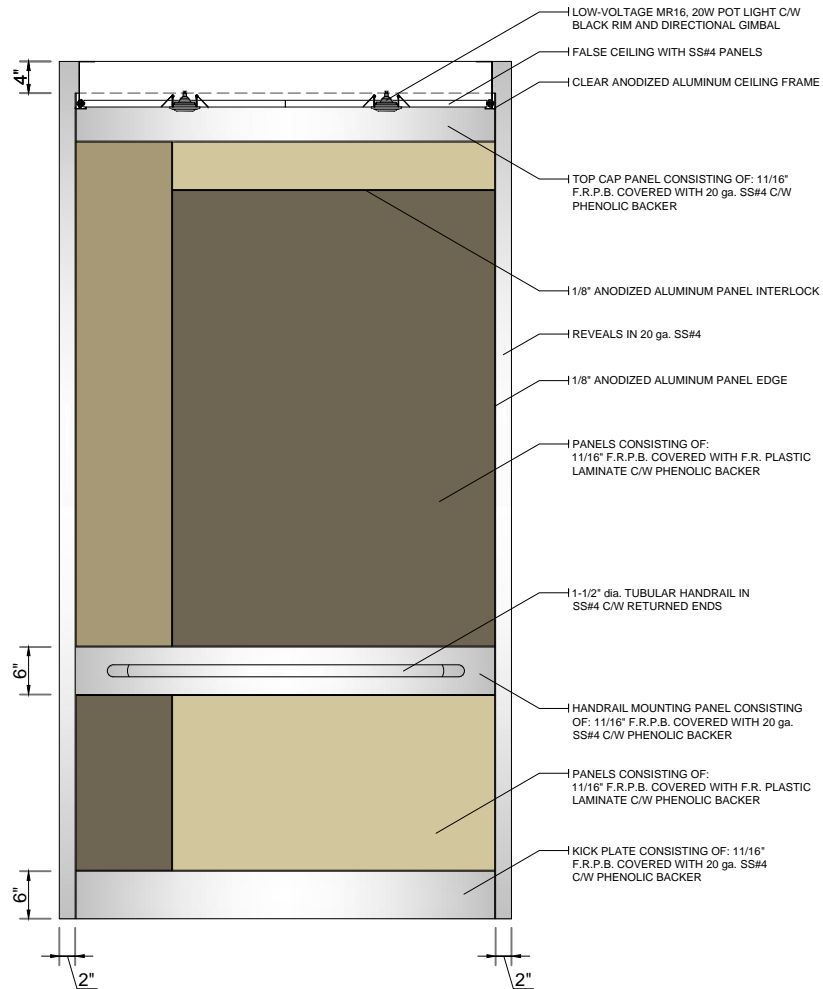

ELEVATOR CAB RENOVATIONS  
RÉNOVATION DE CAGES D'ASCENSEUR

**Alook**<sup>TM</sup>  
PANEL FITMENT SYSTEM

# DESIGNER SERIES DEL SOL

**A** SIDE WALL ELEVATION  
1 TYPICAL

**B** REAR WALL ELEVATION  
1 TYPICAL